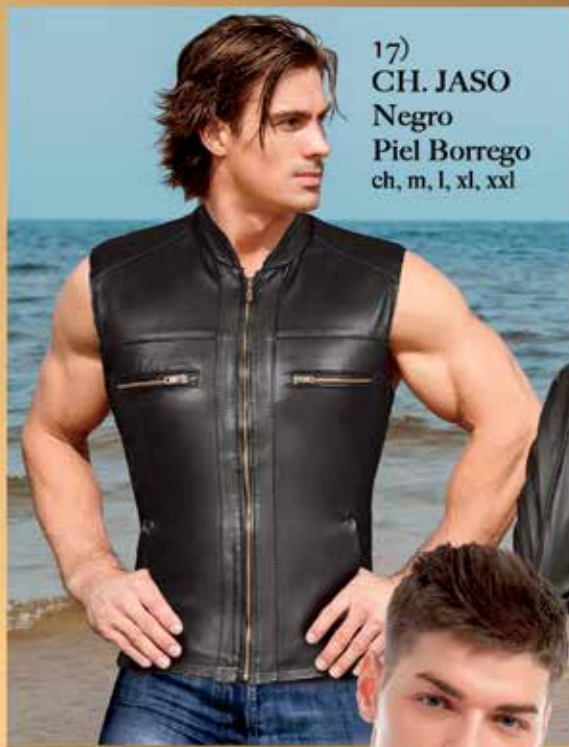

19)
CHUY
Negro
ch, m, l, xl, xxl